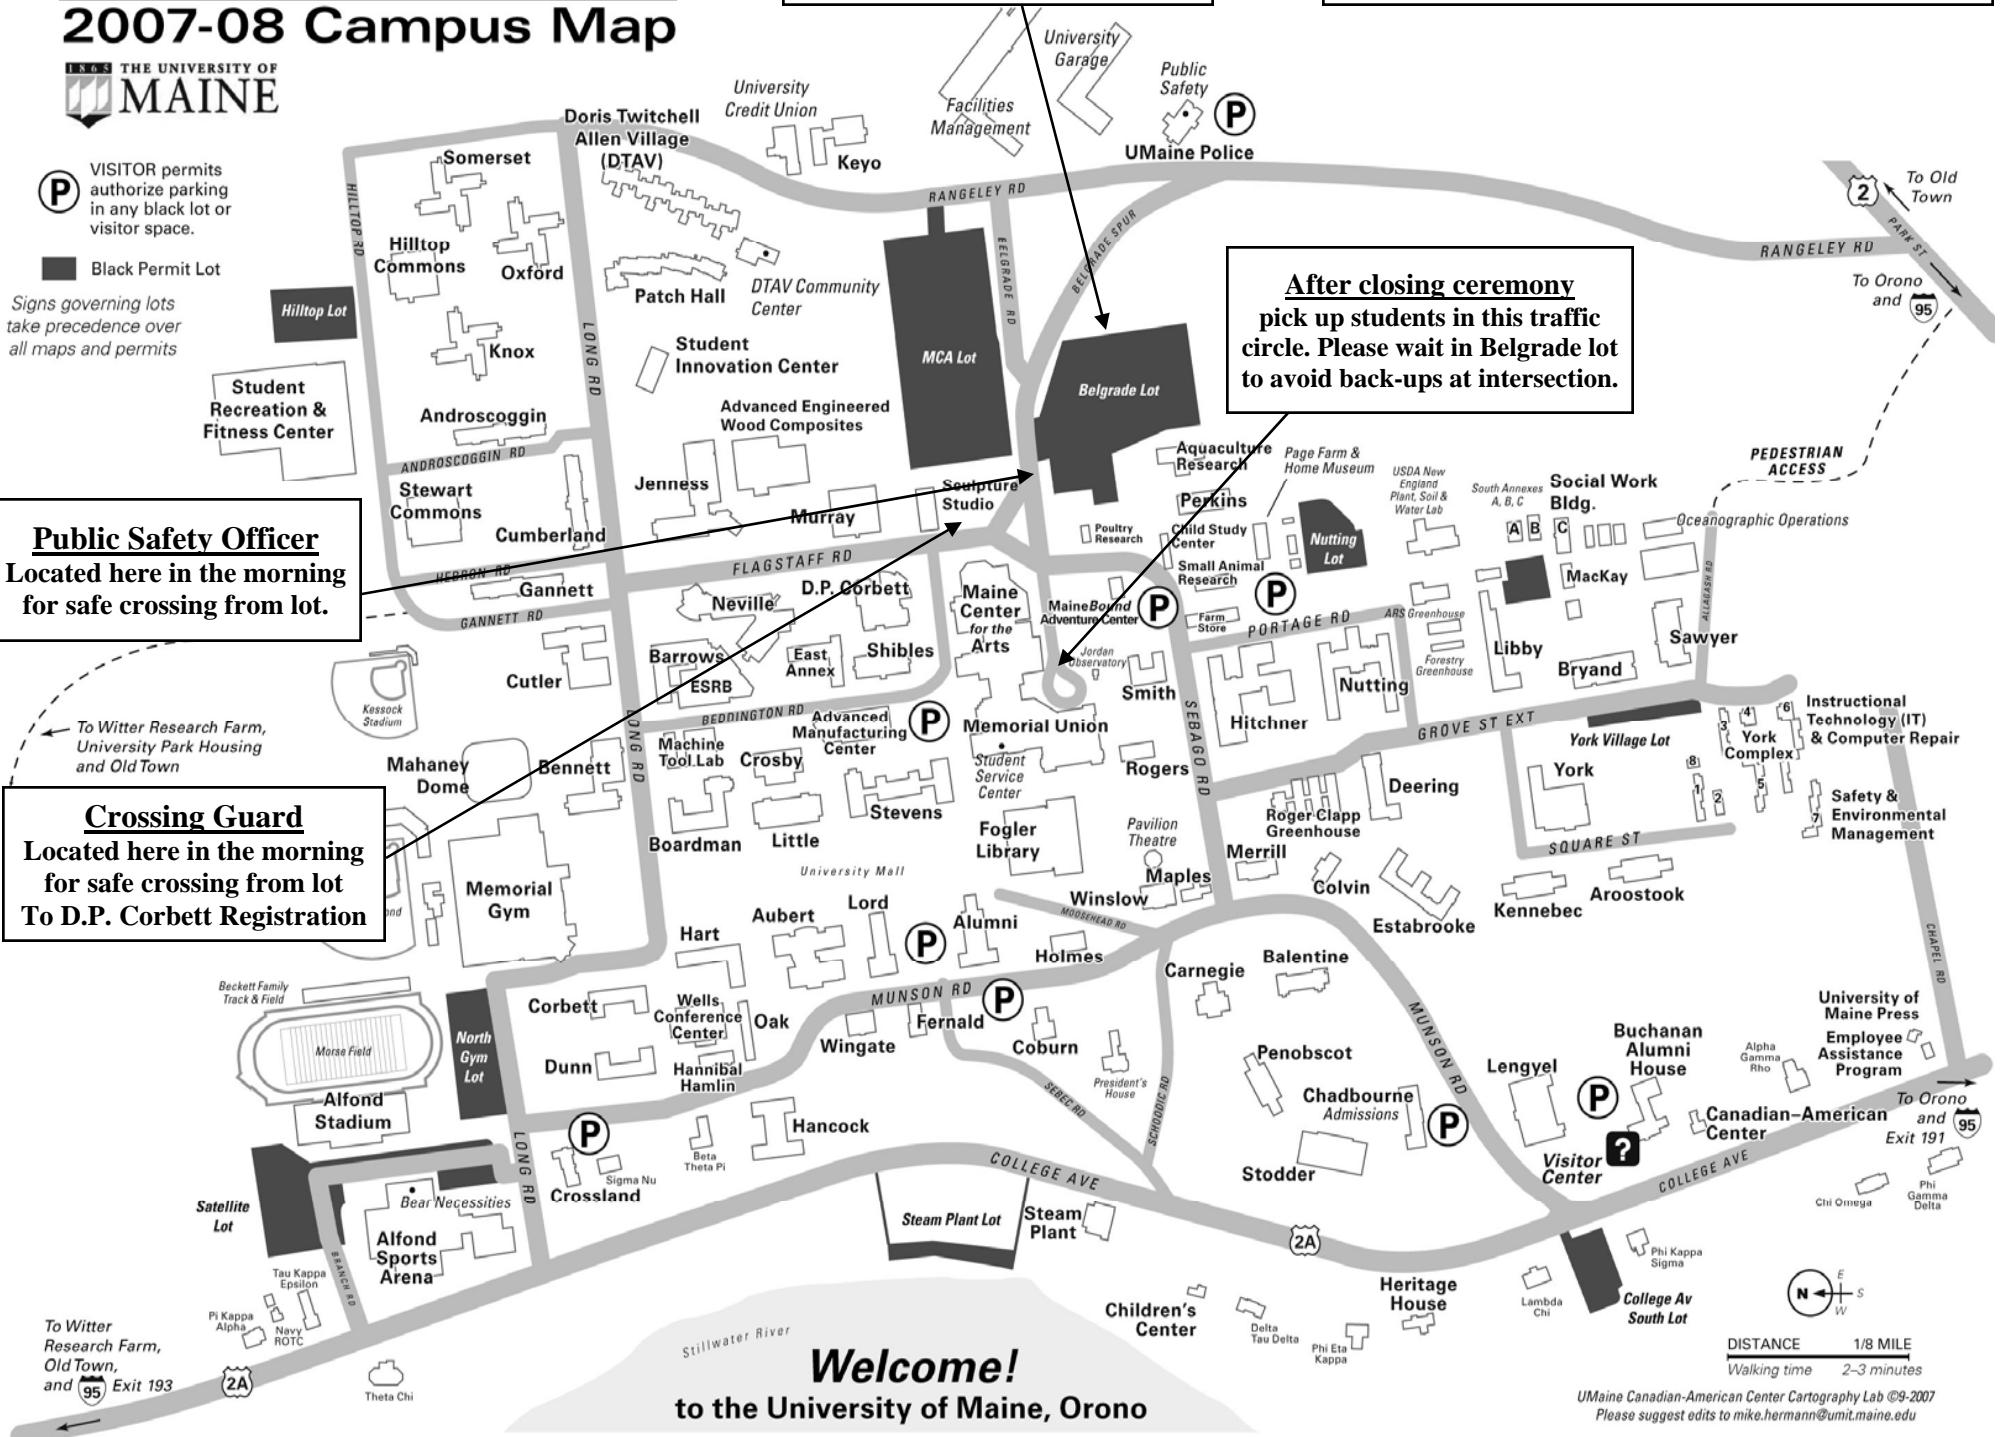

M-STEM BUS DRIVERS MAP

May 30, 2008

2007-08 Campus Map

VISITOR permits authorize parking in any black lot or visitor space.

Black Permit Lot

Signs governing lots take precedence over all maps and permits

Public Safety Officer

Located here in the morning for safe crossing from lot.

Crossing Guard

Located here in the morning for safe crossing from lot To D.P. Corbett Registration

Bus Parking

On arrival, please drop students in this lot

M-STEM Contact Cell # 5/30 only: 949-1449
UMaine Public Safety and Emergency: 581-4040
University Operators/24 hours: 581-1110

After closing ceremony pick up students in this traffic circle. Please wait in Belgrade lot to avoid back-ups at intersection.

Welcome!
to the University of Maine, Orono